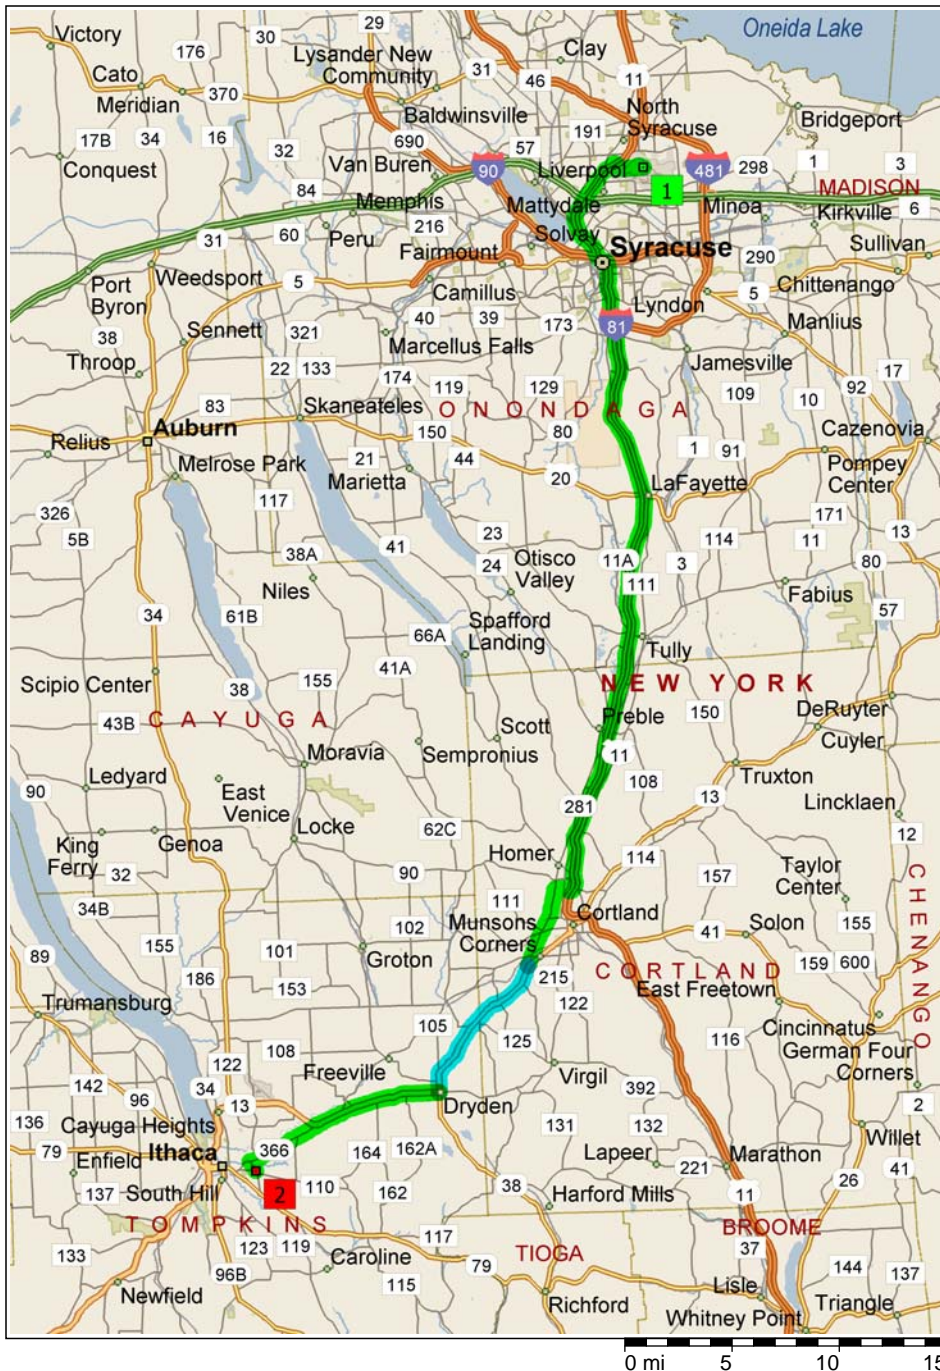

Syracuse Hancock International Airport to CHESS

60.7 miles; 1 hour, 10 minutes

0 mi 10 20 30

- 9:00 AM 0.0 mi 1 Depart Syracuse Hancock International Airport [Airport Terminal Dr, Syracuse, NY 13211, (315) 454-4330] on Local road(s) (West) for 0.1 mi
- 9:00 AM 0.1 mi Turn RIGHT (North) onto Local road(s) for 0.3 mi towards Terminal A / Terminal B
- 9:02 AM 0.4 mi Keep RIGHT onto CR-78 [Col Eileen Collins Blvd] for 1.1 mi
- 9:04 AM 1.5 mi Keep RIGHT onto Ramp for 0.5 mi towards I-81 / I-90 / Thruway / Syracuse
- 9:04 AM 2.0 mi At exit 27, keep LEFT to stay on Ramp for 174 yds towards I-81 / US-11 / Syracuse / Thruway / Mattydale
- 9:05 AM 2.1 mi At exit 26, take Ramp (LEFT) onto I-81 for 36.1 mi towards I-81 / Syracuse / Thruway
- 9:39 AM 38.2 mi At exit 12, turn RIGHT onto Ramp for 0.4 mi towards US-11 / Homer / Cortland
- 9:39 AM 38.6 mi Keep LEFT to stay on Ramp for 87 yds
- 9:39 AM 38.6 mi Keep RIGHT to stay on Ramp for 0.4 mi
- 9:40 AM 39.1 mi Keep LEFT to stay on Ramp for 65 yds
- 9:40 AM 39.1 mi Turn LEFT (South) onto SR-281 [W Homer Rd] for 1.1 mi
- 9:42 AM 40.2 mi Keep STRAIGHT onto SR-281 [West Rd] for 2.7 mi
- 9:45 AM 42.9 mi Keep STRAIGHT onto SR-13 for 7.6 mi
- 9:55 AM 50.5 mi Turn RIGHT (West) onto SR-13 [W Main St] for 6.0 mi
- 10:02 AM 56.5 mi Turn LEFT (South) onto SR-366 [Dryden Rd] for 3.6 mi
- 10:08 AM 60.1 mi Turn LEFT (South) onto Pine Tree Rd for 0.5 mi
- 10:10 AM 60.7 mi 2 Turn left into East Hill Plaza, you will see Best Western straight ahead.

To get to CHESSE From East Hill Plaza Turn Right onto Pine Tree Rd At 4 way stop go Straight and you will enter Wilson Lab Parking Lot