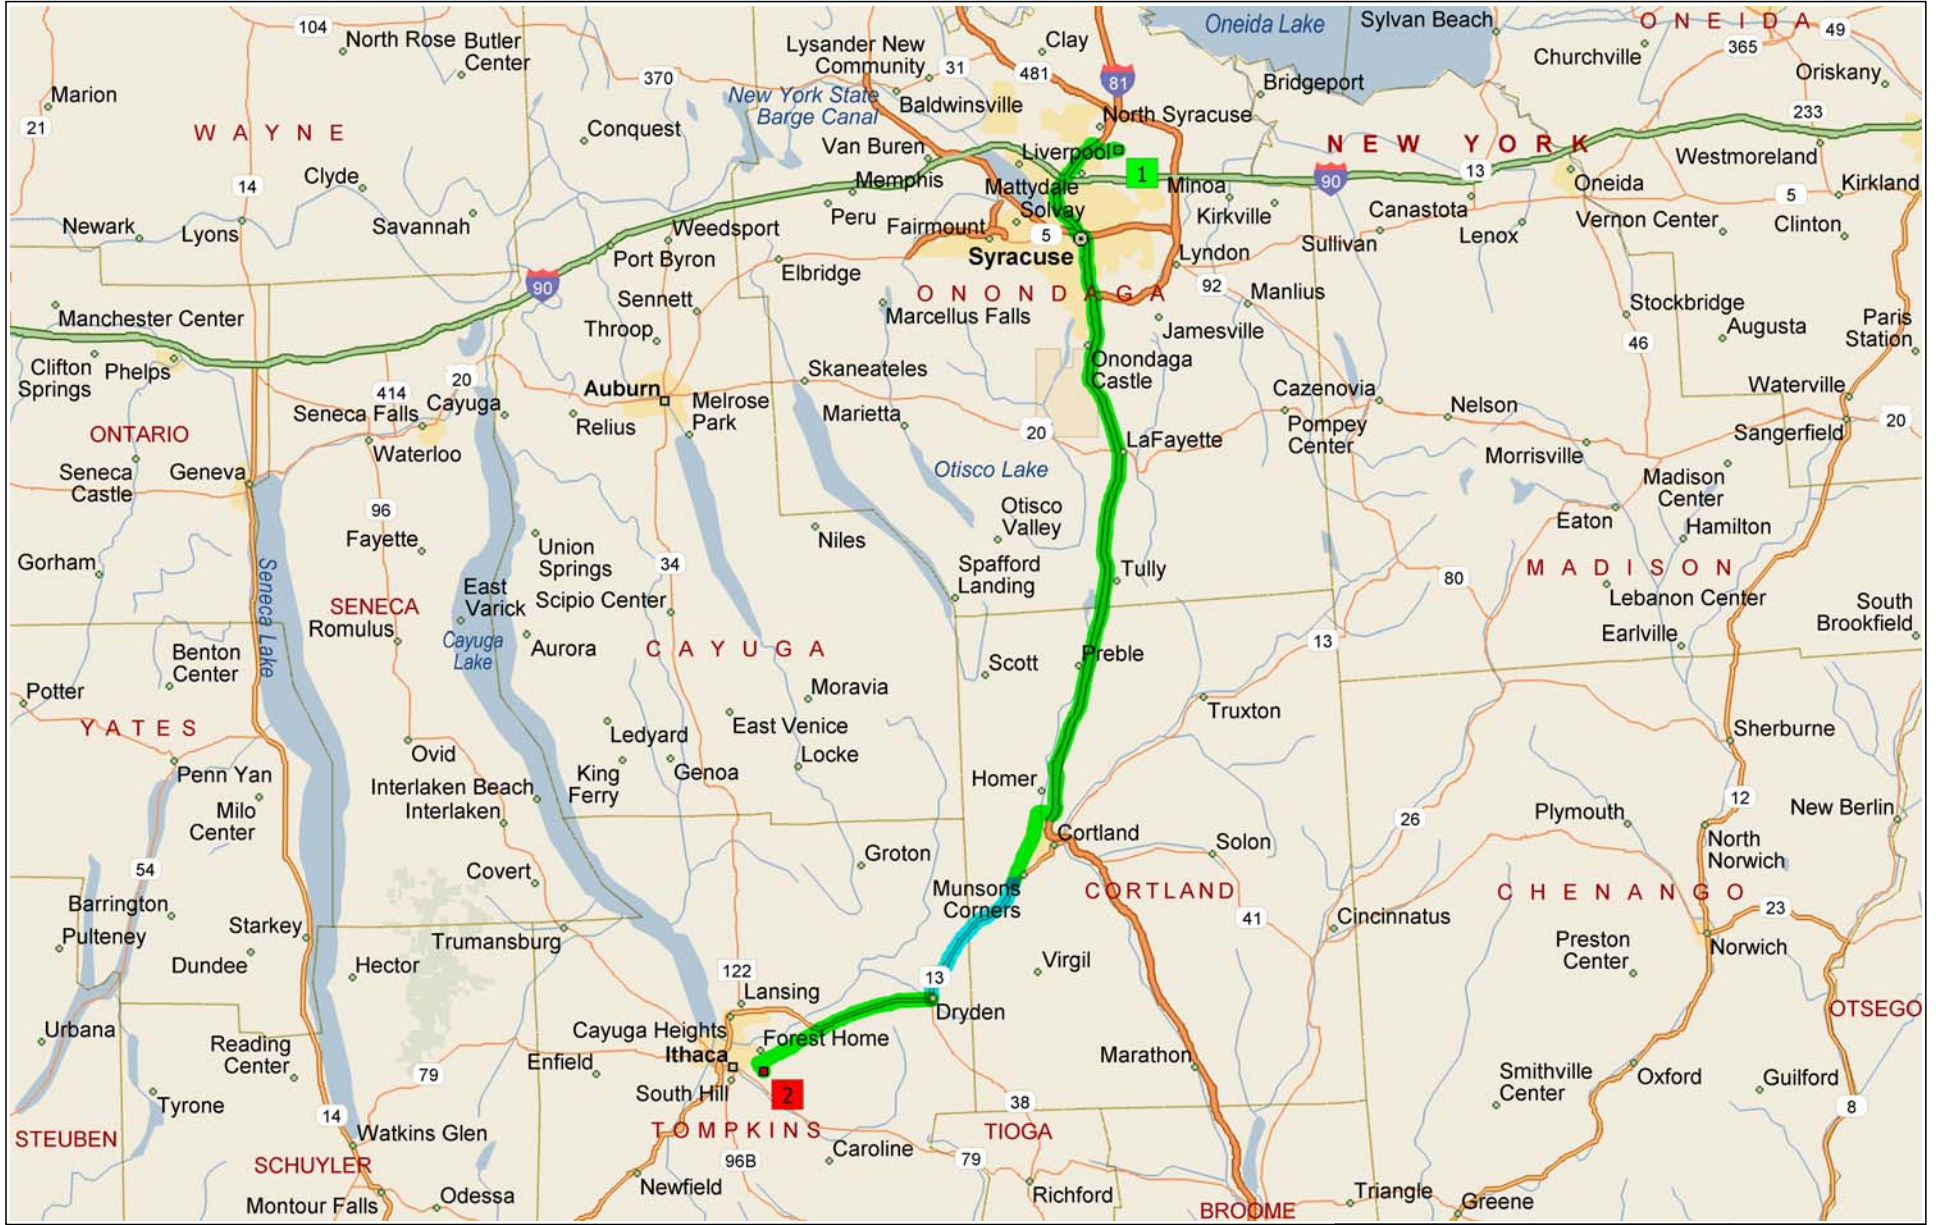

Syracuse Hancock International Airport to CHESS

60.7 miles; 1 hour, 10 minutes

0 mi 10 20 30

- 9:00 AM 0.0 mi 1 Depart Syracuse Hancock International Airport [Airport Terminal Dr, Syracuse, NY 13211, (315) 454-4330] on Local road(s) (West) for 0.1 mi
- 9:00 AM 0.1 mi Turn RIGHT (North) onto Local road(s) for 0.3 mi towards Terminal A / Terminal B
- 9:02 AM 0.4 mi Keep RIGHT onto CR-78 [Col Eileen Collins Blvd] for 1.1 mi
- 9:04 AM 1.5 mi Keep RIGHT onto Ramp for 0.5 mi towards I-81 / I-90 / Thruway / Syracuse
- 9:04 AM 2.0 mi At exit 27, keep LEFT to stay on Ramp for 174 yds towards I-81 / US-11 / Syracuse / Thruway / Mattydale
- 9:05 AM 2.1 mi At exit 26, take Ramp (LEFT) onto I-81 for 36.1 mi towards I-81 / Syracuse / Thruway
- 9:39 AM 38.2 mi At exit 12, turn RIGHT onto Ramp for 0.4 mi towards US-11 / Homer / Cortland
- 9:39 AM 38.6 mi Keep LEFT to stay on Ramp for 87 yds
- 9:39 AM 38.6 mi Keep RIGHT to stay on Ramp for 0.4 mi
- 9:40 AM 39.1 mi Keep LEFT to stay on Ramp for 65 yds
- 9:40 AM 39.1 mi Turn LEFT (South) onto SR-281 [W Homer Rd] for 1.1 mi
- 9:42 AM 40.2 mi Keep STRAIGHT onto SR-281 [West Rd] for 2.7 mi
- 9:45 AM 42.9 mi Keep STRAIGHT onto SR-13 for 7.6 mi
- 9:55 AM 50.5 mi Turn RIGHT (West) onto SR-13 [W Main St] for 6.0 mi
- 10:02 AM 56.5 mi Turn LEFT (South) onto SR-366 [Dryden Rd] for 3.6 mi
- 10:08 AM 60.1 mi Turn LEFT (South) onto Pine Tree Rd for 0.5 mi
- 10:10 AM 60.7 mi 2 Turn left into East Hill Plaza, you will see Best Western straight ahead.

To get to CHESSE From East Hill Plaza Turn Right onto Pine Tree Rd At 4 way stop go Straight and you will enter Wilson Lab Parking Lot