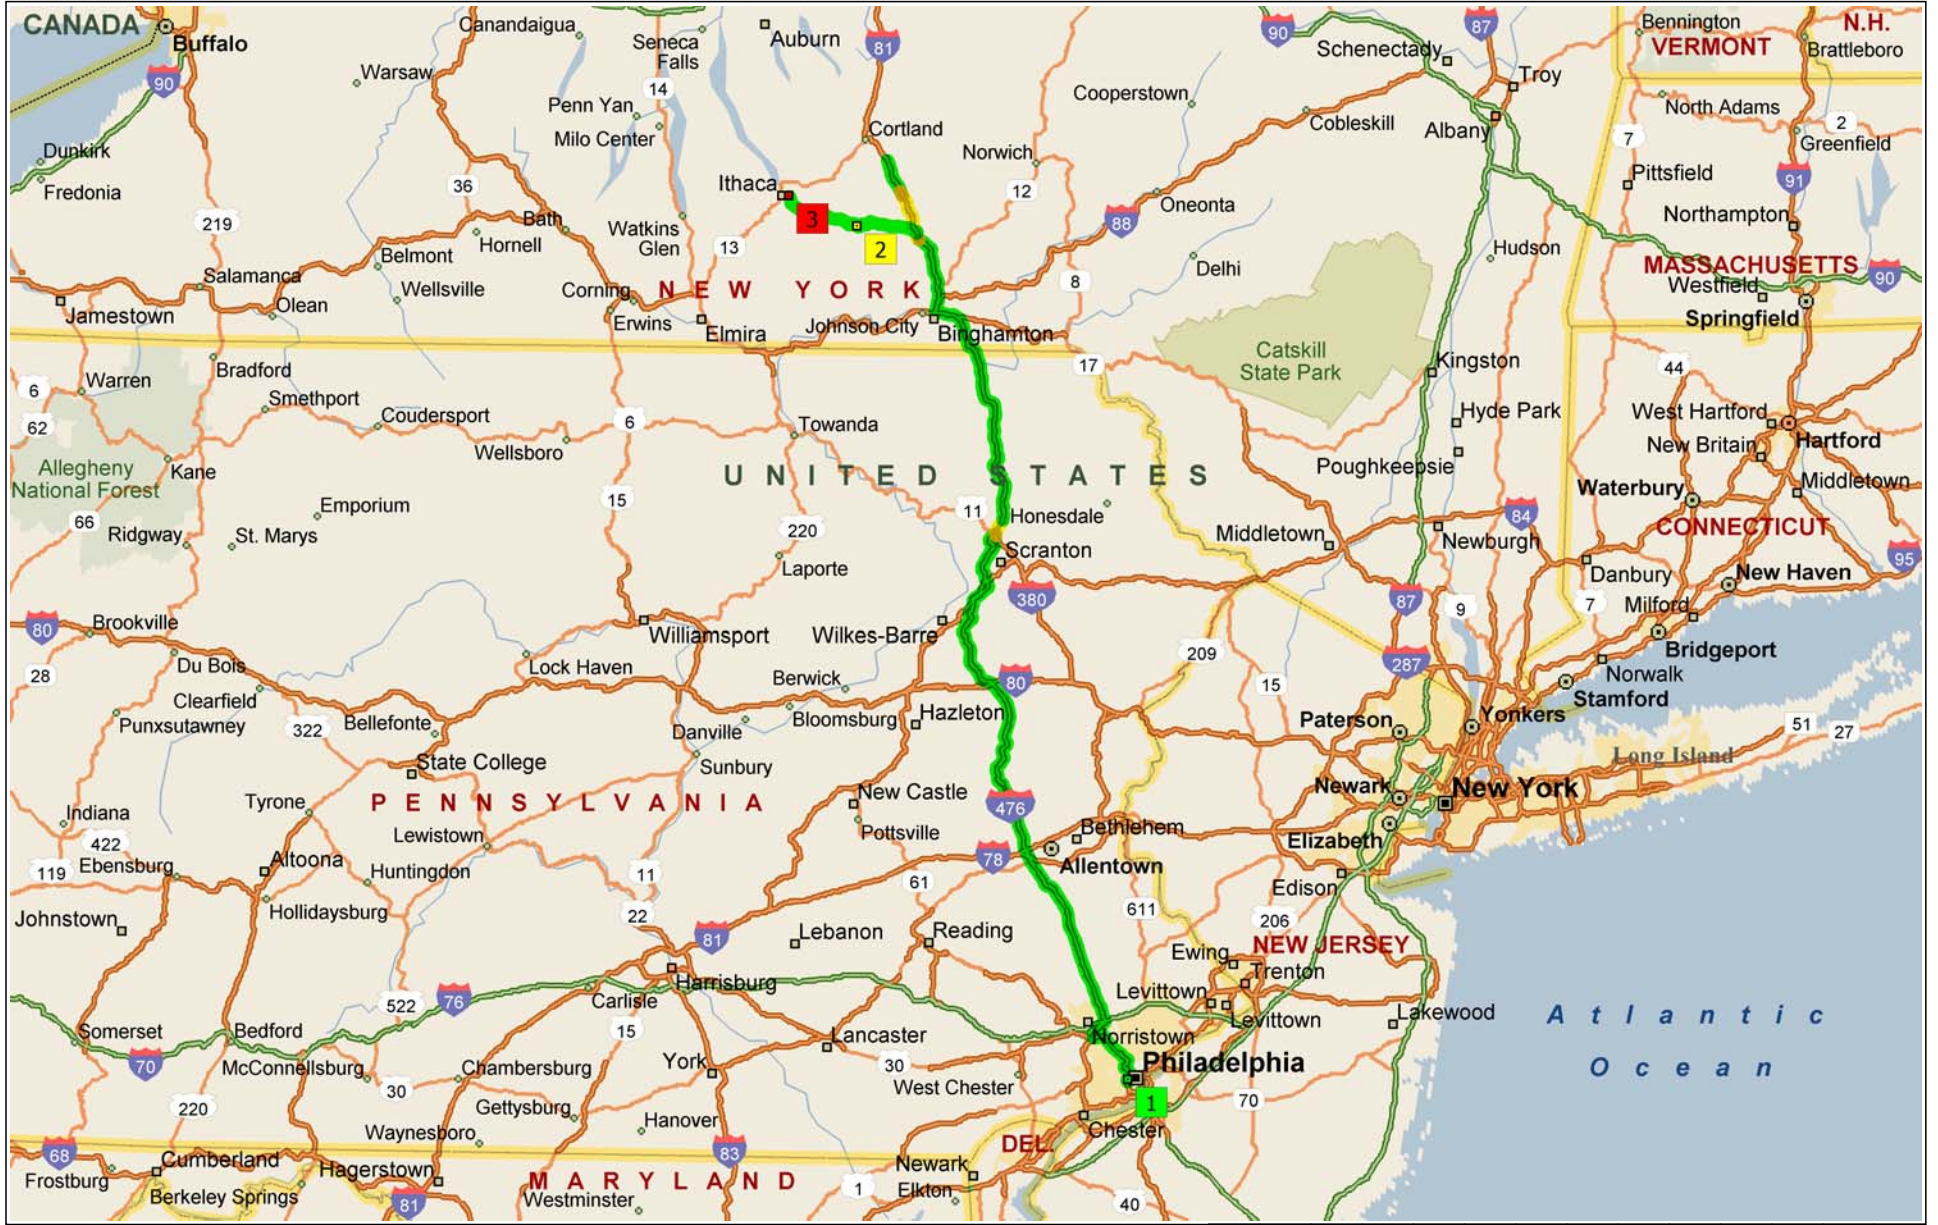

U. of Pennsylvania to CHESS

260.6 miles; 4 hours, 13 minutes

Copyright © and (P) 1988–2006 Microsoft Corporation and/or its suppliers. All rights reserved. <http://www.microsoft.com/streets/>
Portions © 1990–2006 InstallShield Software Corporation. All rights reserved. Certain mapping and direction data © 2005 NAVTEQ. All rights reserved. The Data for areas of Canada includes information taken with permission from Canadian authorities, including: © Her Majesty the Queen in Right of Canada, © Queen's Printer for Ontario. NAVTEQ and NAVTEQ ON BOARD are trademarks of NAVTEQ. © 2005 Tele Atlas North America, Inc. All rights reserved. Tele Atlas and Tele Atlas North America are trademarks of Tele Atlas, Inc.